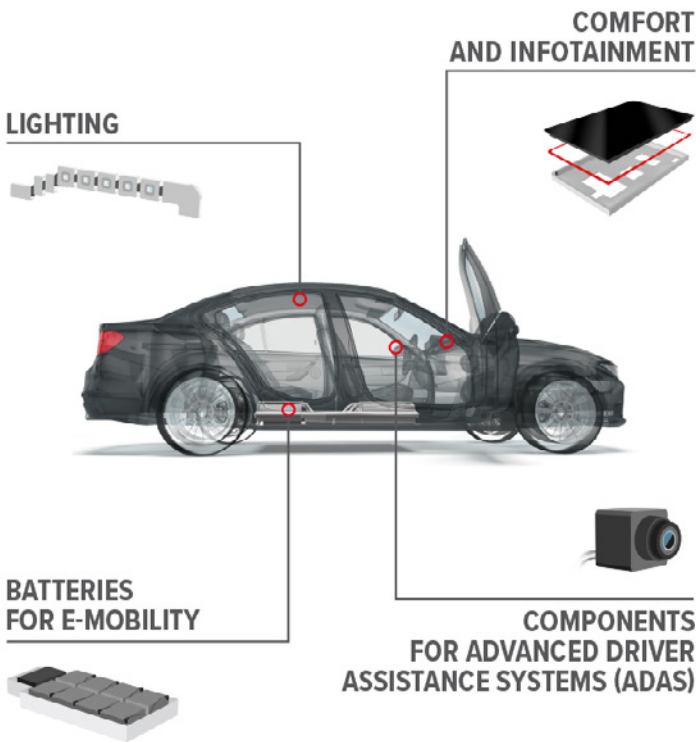

tesa.com

Industry – Automotive Electronics

Automotive Electronics display

A tablet on wheels: Cars are increasingly becoming mobile living spaces. Large displays contain many tesa adhesive tapes, which do more than just bond parts together. They also perform additional functions.

(©tesa SE. All rights reserved)

Automotive Electronics graphic

When developing innovative adhesive tapes in the automotive electronics growth market, tesa focuses on four fields of application: comfort and infotainment, components for driver assistance systems, batteries for electric mobility, and lighting.

(©tesa SE. All rights reserved)

Consumer – Self-adhesive bath accessories

tesa nie wieder bohren

Self-adhesive tesa nie wieder bohren bath accessories are the perfect complement to proven tesa adhesive solutions such as Powerstrips® and the tesa® Smart Mounting System.