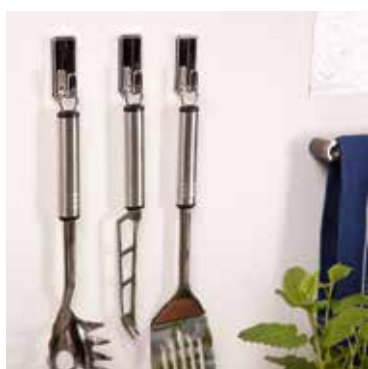

Classic

Code
58010 | 58051

Trend

Code
58045 | 58055

Rectangular

Code
58272**

CODE	DESCRIPTION	COLOUR	PACKAGING	CONTENT	UNITS PER INNER	UNITS PER OUTER
58013-49	Hook LARGE Oval	white	blister	2 hooks / 4 strips LARGE	6	96
58050	Hook LARGE Oval	chrome	blister	2 hooks / 4 strips LARGE	6	96
58063	Hook LARGE Oval	matt chrome	blister	2 hooks / 4 strips LARGE	6	96
58013-50	Hook LARGE Oval	beige	blister	2 hooks / 4 strips LARGE	6	96
58010	Hook LARGE Classic	white	blister	2 hooks / 4 strips LARGE	6	96
58051	Hook LARGE Classic	chrome	blister	2 hooks / 4 strips LARGE	6	96
58045	Hook LARGE Trend	white	blister	2 hooks / 4 strips LARGE	6	96
58055	Hook LARGE Trend	matt chrome	blister	2 hooks / 4 strips LARGE	6	96
58272	Hook LARGE Rectangular**	white	blister	2 hooks / 4 strips LARGE	6	96

* Not suitable for use on styrofoam, foamed material, surfaces with non-sticking coating, porous materials.

** Available in January 2018