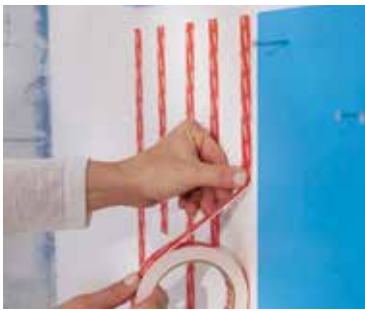

tesa Powerbond® ULTRA STRONG

- Ideal for interior and exterior* use
- Ultra-strong hold
- Holds up to 10 kg** per 10 cm tape
- Holds on most smooth, sufficiently firm surfaces