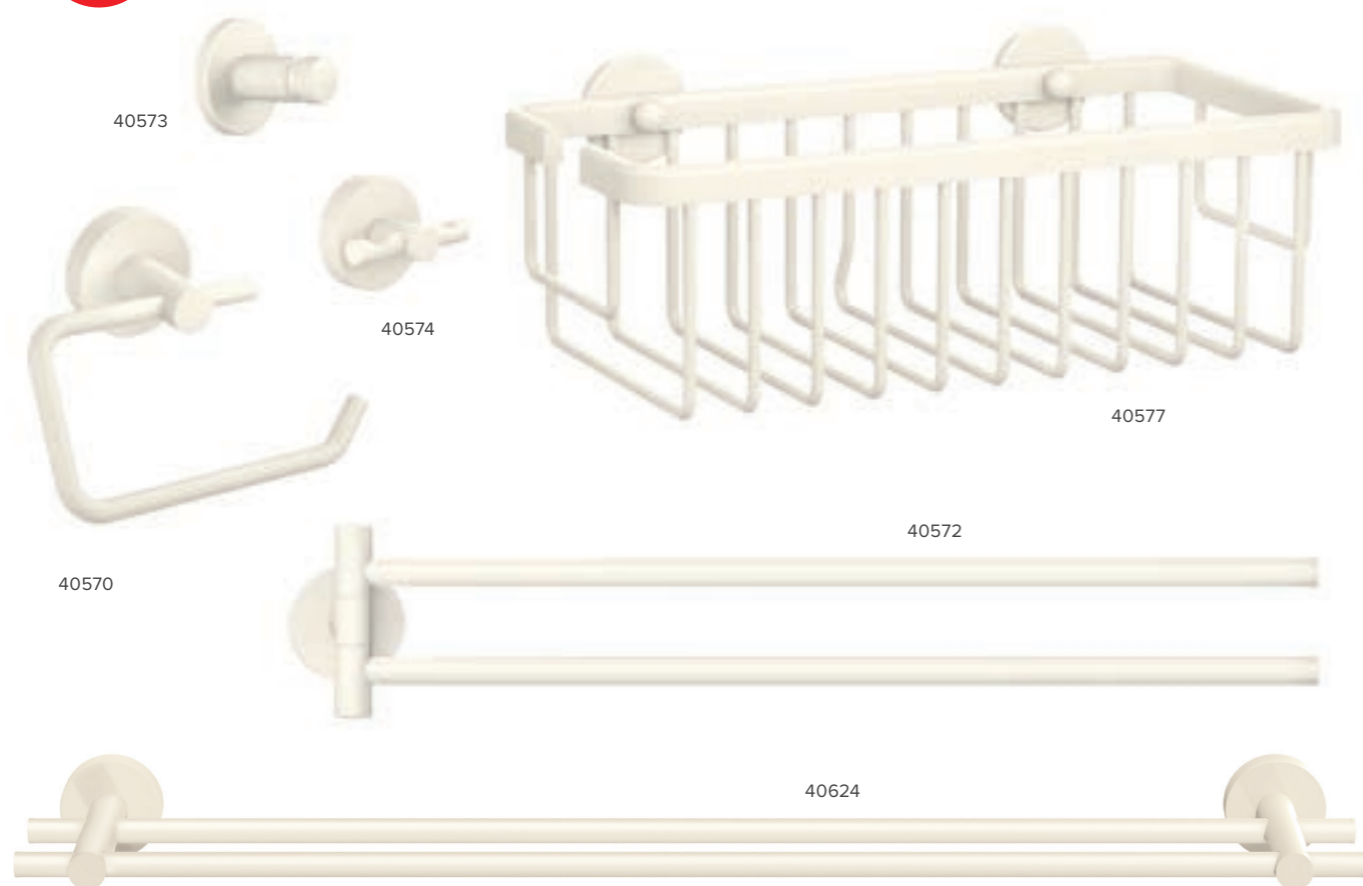

tesa® Power.Kit technology included:

- Easy to mount without drilling and removable without a trace
- Products are reusable after removal with a new tesa® Power.Kit adapter

Article no.	tesa® MOON WHITE	Color	Packaging	Additional content	Dimensions, mm	IP	OP
40570	Toilet Roll Holder w/o Lid	white	Hanging folding box	1 Adapter, 1 Glue Applicator	140 x 99 x 53	1	16
40571	Toilet Brush	white/frosted glass	Hanging folding box	1 Adapter, 1 Glue Applicator	112 x 379 x 145	1	8
40572	2-Armed Towel Holder	white	Hanging folding box	1 Adapter, 1 Glue Applicator	50 x 84 x 456	1	12
40573	Towel Hook	white	Hanging folding box	1 Adapter, 1 Glue Applicator	37 x 37 x 36	1	40
40624*	Towel Rod Double	white	Hanging folding box	2 Adapters, 1 Glue Applicator	50 x 640 x 115	1	6
40574	Bathrobe Hook	white	Hanging folding box	1 Adapter, 1 Glue Applicator	65 x 50 x 53	1	40
40577	Shower Basket Single	white	Hanging folding box	2 Adapters, 1 Glue Appl., 1 Primer	250 x 92 x 125	1	16