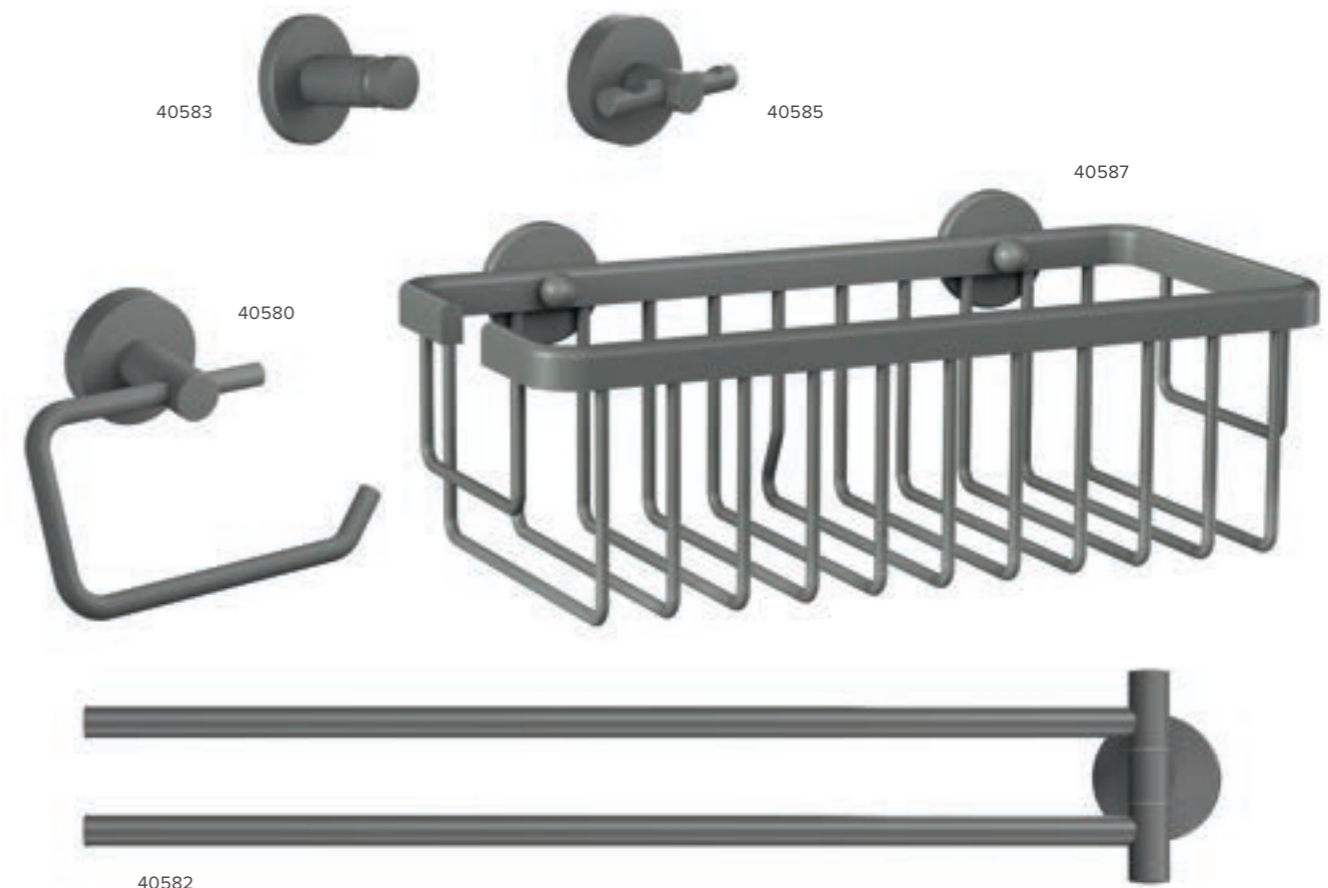

tesa® Power.Kit technology included:

- Easy to mount without drilling and removable without a trace
- Products are reusable after removal with a new tesa® Power.Kit adapter

Article no.	tesa® MOON GREY	Color	Packaging	Additional content	Dimensions, mm	IP	OP
40580	Toilet Roll Holder w/o Lid	grey	Hanging folding box	1 Adapter, 1 Glue Applicator	140 x 99 x 53	1	16
40581	Toilet Brush	grey/frosted glass	Hanging folding box	1 Adapter, 1 Glue Applicator	112 x 379 x 145	1	8
40582	2-Armed Towel Holder	grey	Hanging folding box	1 Adapter, 1 Glue Applicator	50 x 84 x 456	1	12
40583	Towel Hook	grey	Hanging folding box	1 Adapter, 1 Glue Applicator	37 x 37 x 36	1	40
40585	Bathrobe Hook	grey	Hanging folding box	1 Adapter, 1 Glue Applicator	65 x 50 x 53	1	40
40587	Shower Basket Single	grey	Hanging folding box	2 Adapters, 1 Glue Appl., 1 Primer	250 x 92 x 125	1	16