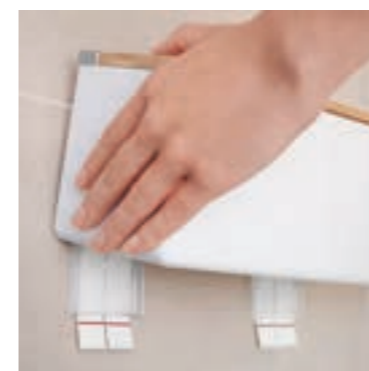

## tesa® Powerstrips Waterproof Small

- Strong hold for objects on surfaces like tiles, glass, etc.\*
- Especially developed to fix objects in wet areas (e.g. shower, bathtub, etc.)
- Maximum hold of up to 1 kg on smooth surfaces
- Suitable for the Powerstrips® Waterproof Small hooks
- Removable without a trace due to the Powerstrips® Waterproof technology

## tesa® Powerstrips Waterproof Large

- Strong hold for objects on surfaces like tiles, glass, etc.\*
- Especially developed to fix objects in wet areas (e.g. shower, bathtub, etc.)
- Maximum hold of up to 2 kg on smooth surfaces
- Suitable for the whole Powerstrips® Waterproof accessory range
- Removable without a trace due to the Powerstrips® Waterproof technology

## tesa® Powerstrips Waterproof Xtra Large

- Strong hold for hanging and mounting objects in bathrooms of up to 3 kg
- Specially developed for humid environments and usage directly in the shower and bathtub area
- Refill strips for tesa® Lavaa shower baskets and tesa® Baboo storage boxes
- No need for drills or tools: no surface damage
- Removable without a trace due to the Powerstrips® Waterproof technology