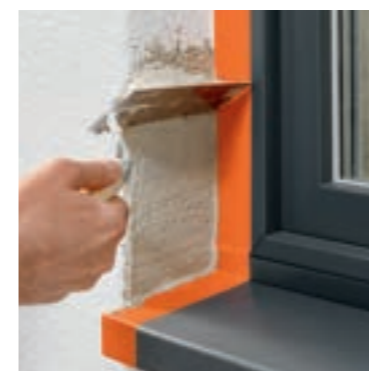

tesa® Plastering Tape PVC