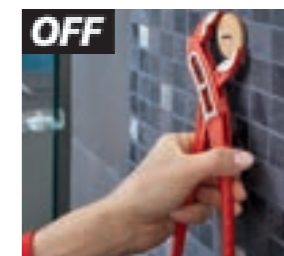

Easy to remove

Article number	Description	Color	Packaging	Content	IP	OP
59342	Powerbutton Premium	chrome	Blister	1 adapter / 1 hook	4	32
59345	Powerbutton Premium	stainless steel	Blister	1 adapter / 1 hook	4	32

*Doesn't stick to stucco, wallpaper, polyethylene, PTFE or PP.
**Cannot be removed without residue from stucco or wallpaper.