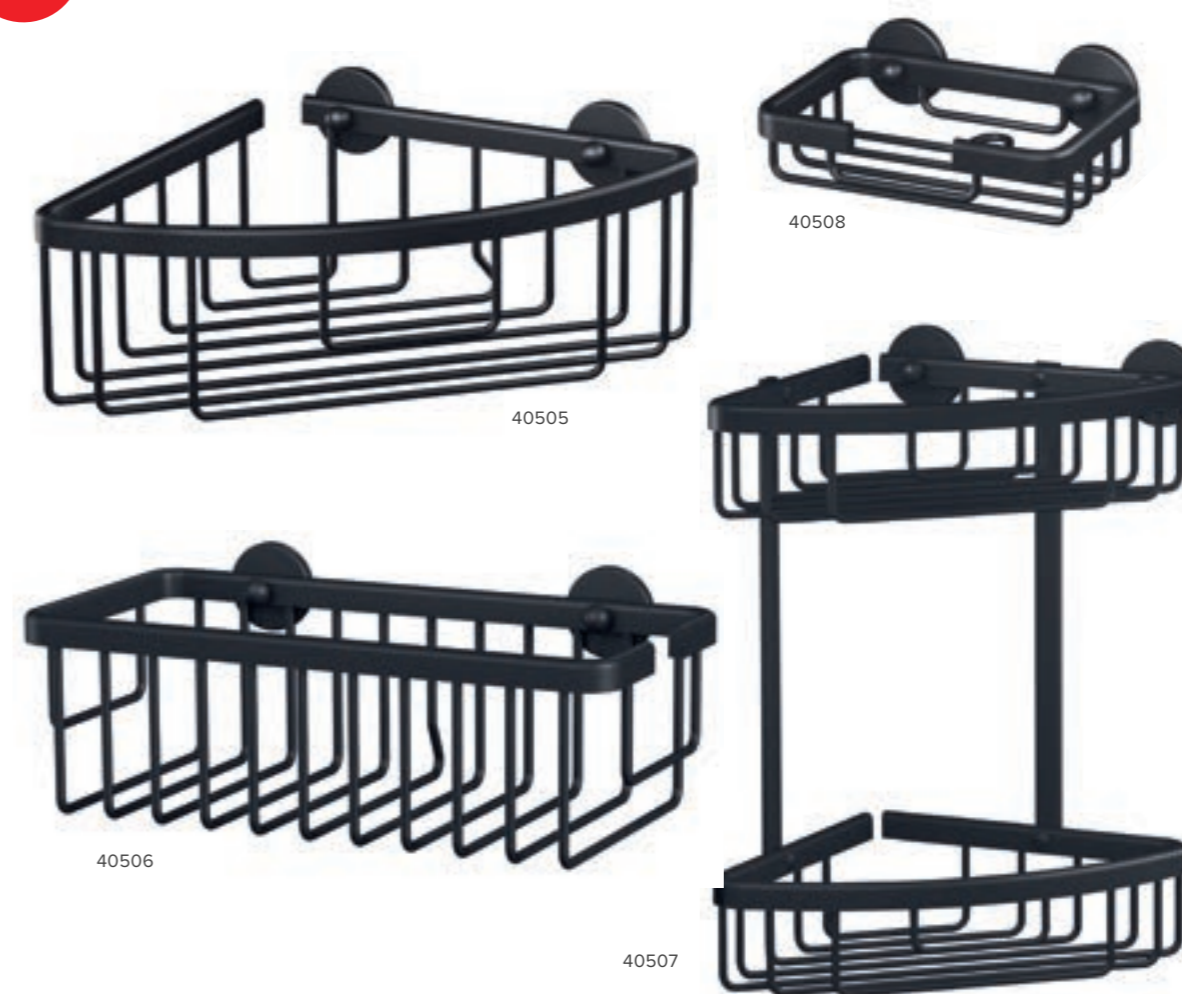

Article no.	tesa® ALUXX BLACK	Color	Packaging	Additional content	Dimensions, mm	IP	OP
40505	Corner Basket Single	black	Hanging folding box	2 Adapters, 1 Glue Applicator, 1 Primer	207 x 92 x 202	1	6
40506	Shower Basket Single	black	Hanging folding box	2 Adapters, 1 Glue Applicator, 1 Primer	250 x 92 x 125	1	6
40507	Corner Basket Double	black	Hanging folding box	2 Adapters, 1 Glue Applicator, 1 Primer	163 x 262 x 163	1	6
40508	Soap Basket	black	Hanging folding box	2 Adapters, 1 Glue Applicator, 1 Primer	135 x 47 x 95	1	6