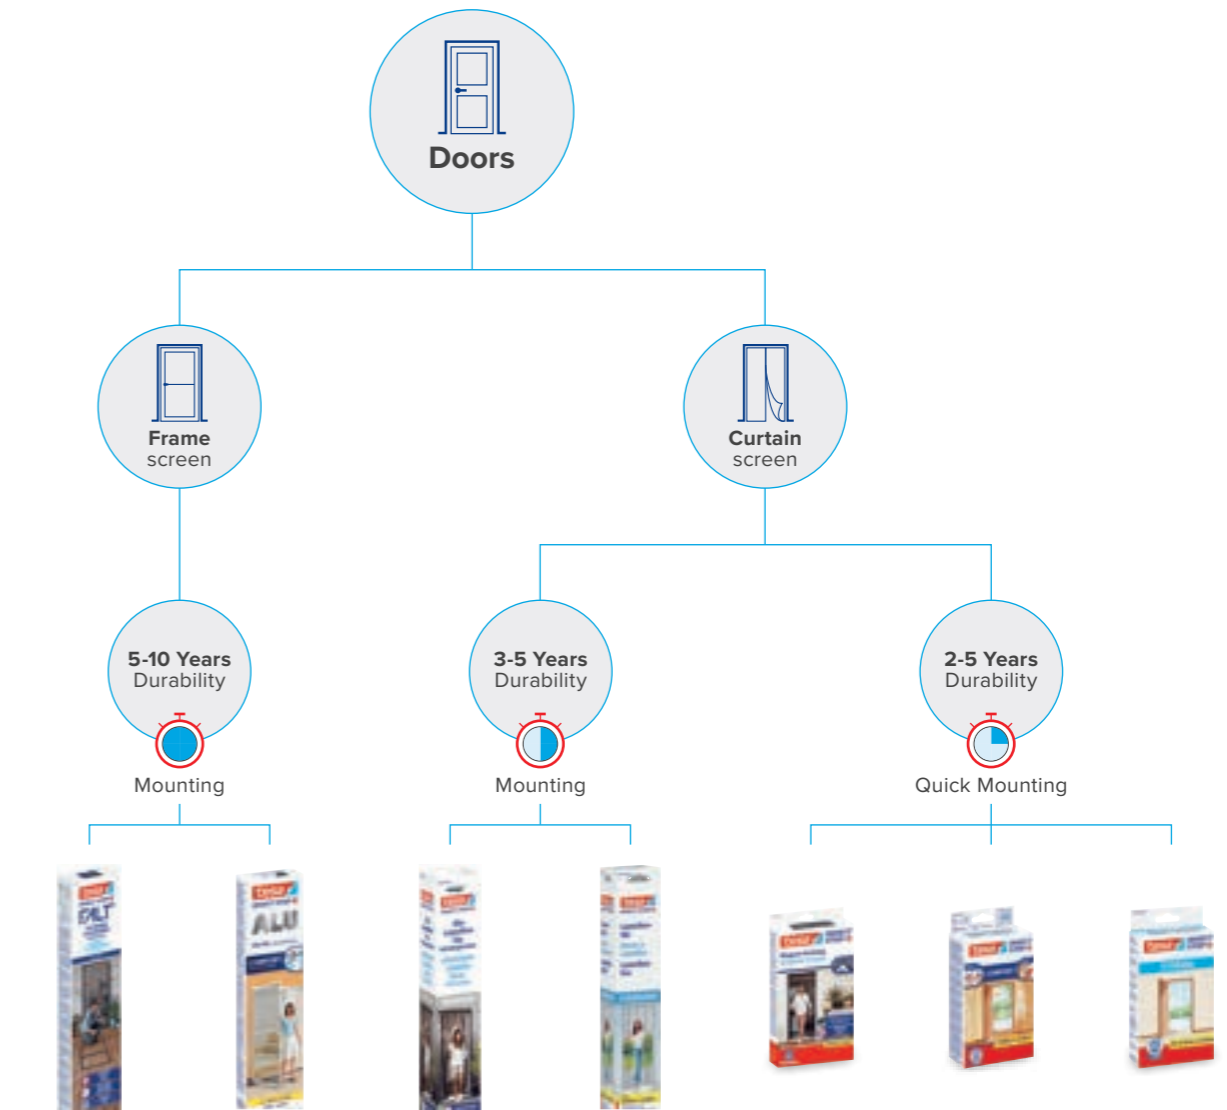

Perfect tesa® insect protection for your doors

FALT	ALU	PREMIUM	STANDARD	MAGNETIC CURTAIN	COMFORT	STANDARD
5 YEARS WARRANTY	5 YEARS WARRANTY	LAMELLA	LAMELLA	SAFE HOLD	SAFE HOLD	SAFE HOLD
NO CUTTING	NO CUTTING	ADJUSTABLE	ADJUSTABLE	SELF-CLOSING	STRONG GRIP	STRONG GRIP
TELESCOPIC	TELESCOPIC				EASY APPLICATION	EASY APPLICATION
					TRACELESSLY REMOVABLE	TRACELESSLY REMOVABLE