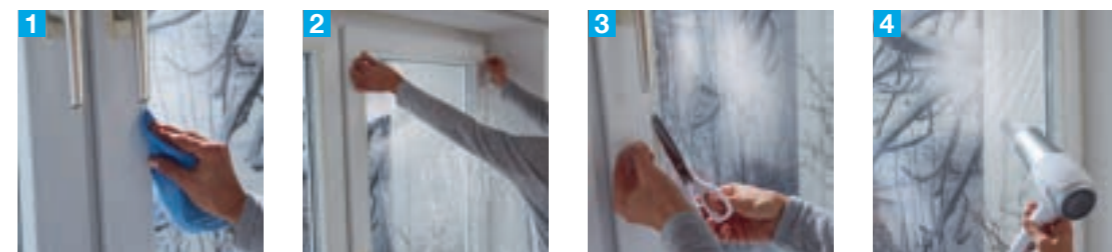

1 Clean thoroughly

2 Fix Thermo Cover

3 Cut to size

4 Blow dry to straighten

Article number	Description	Color	Packaging	Dimensions in m	OP
55157	Heat Reflector Foil	silver	Plastic bag	1 x 0.7	5
05430	Thermo Cover	transparent	Hanging folding box	1.7 x 1.5	6
05432	Thermo Cover	transparent	Hanging folding box	4.0 x 1.5	4