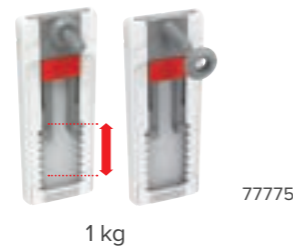

## tesa® Adjustable Adhesive Screw – Textured Surfaces

- For textured and sensitive surfaces like wallpaper or plaster
- For objects up to 1 kg per screw or double that using 2 screws\*
- Height adjustable for straight alignment
- Removable without a trace
- Reusable with a new strip