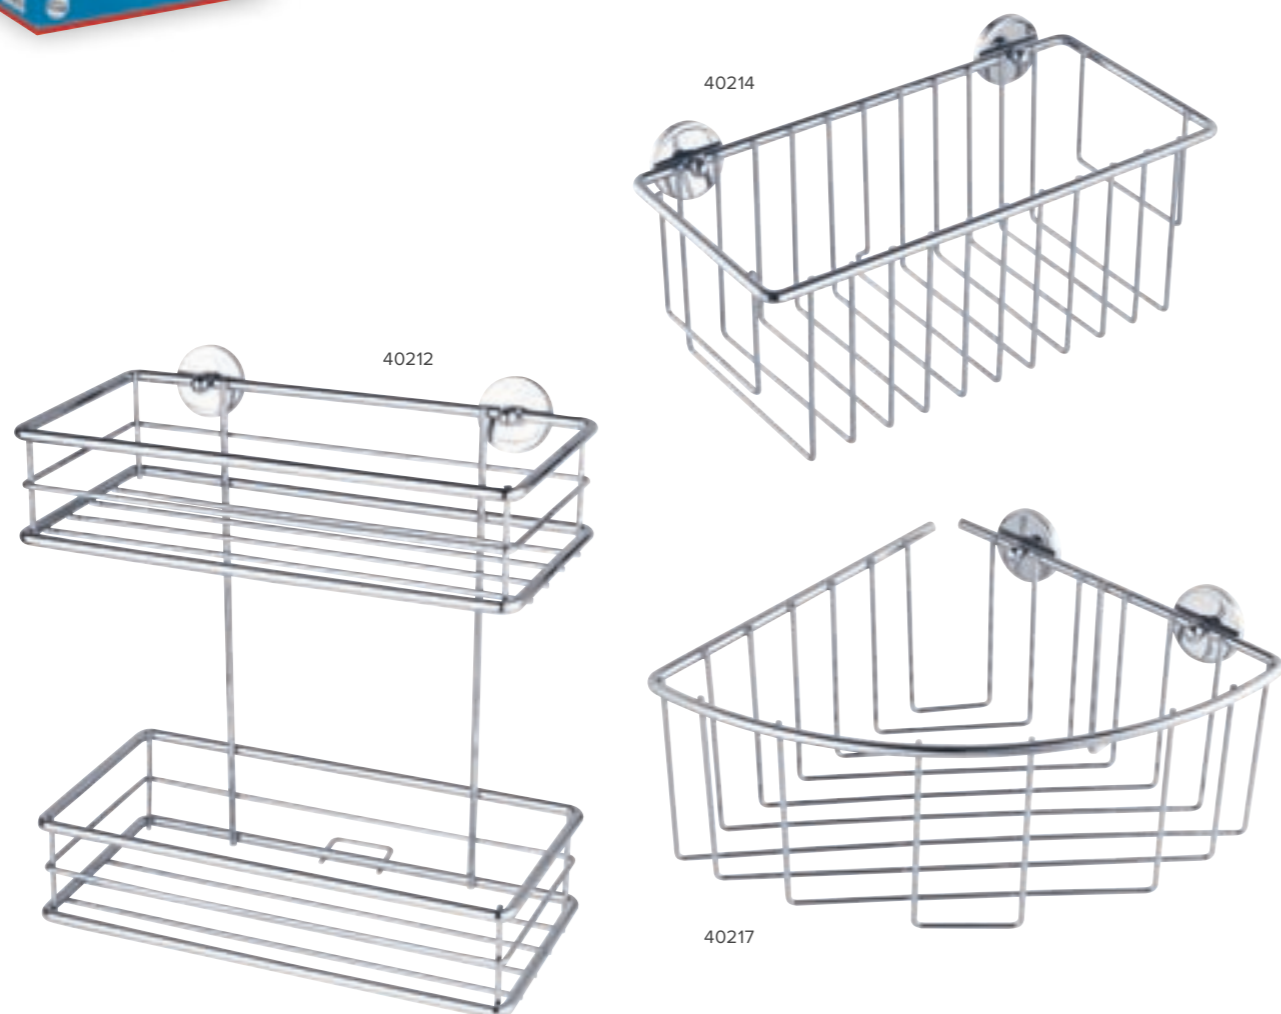

BAATH

The BAATH series is part of the tesa® Shower Designs and includes 5 different shower baskets made of chrome-plated metal.

- Simple and highly functional design
- High-quality bathroom accessories
- Visually convincing with rounded shapes and shiny surfaces

tesa® Power.Kit technology included:

- Easy to mount without drilling and removable without a trace
- Products are reusable after removal with a new tesa® Power.Kit adapter

BABOO

New!

tesa® Storage

The BABOO range includes 5 storage box sizes. They are made of natural bamboo paired with matt white high-quality plastic.

- Urban material mix design
- This space-saving bathroom storage solution keeps bath essentials well organized and easy to reach
- Reliable hold of up to 3 kg

Adhesive due to tesa® Powerstrips Waterproof Technology:

- Fast, clean and easy installation without damages of tiles
- Products are reusable after removal with new tesa® Powerstrips Waterproof XL strips

tesa® Powerstrips Waterproof XL – Easy, quick, and safe installation:

Article no.	tesa® BAATH	Color	Packaging	Additional content	Dimensions, mm	IP	OP
40212	Storage Basket Double	chrome	Hanging folding box	2 Adapters, 1 Glue Applicator, 1 Primer	250 x 275 x 125	1	8
40213	Storage Basket Single	chrome	Hanging folding box	2 Adapters, 1 Glue Applicator, 1 Primer	250 x 73 x 125	1	12
40214	Storage Basket Single	chrome	Hanging folding box	2 Adapters, 1 Glue Applicator, 1 Primer	250 x 117 x 125	1	8
40215	Corner Basket Double	chrome	Hanging folding box	2 Adapters, 1 Glue Applicator, 1 Primer	203 x 275 x 205	1	4
40217	Corner Basket Single	chrome	Hanging folding box	2 Adapters, 1 Glue Applicator, 1 Primer	205 x 115 x 210	1	6