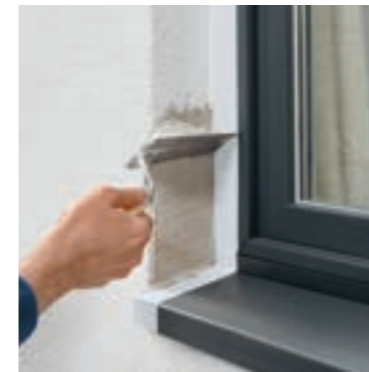

tesa® Plastering Tape PE