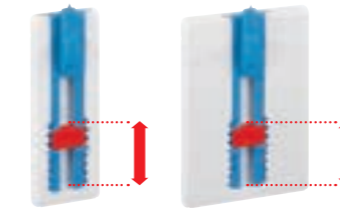

## tesa® Adjustable Adhesive Nail for Canvas – Textured Surfaces

- Ideal for mounting canvases and stretcher frames
- For textured and sensitive surfaces like wallpaper or plaster
- For objects up to 1 kg or 2 kg per nail or double that using 2 nails\*
- Height adjustable for straight alignment
- Removable without a trace
- Reusable with a new strip