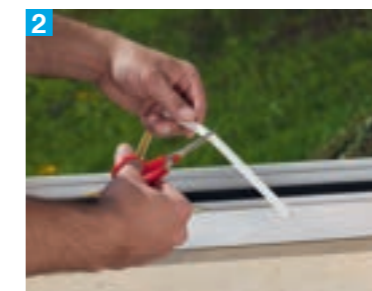

2 Cut to size