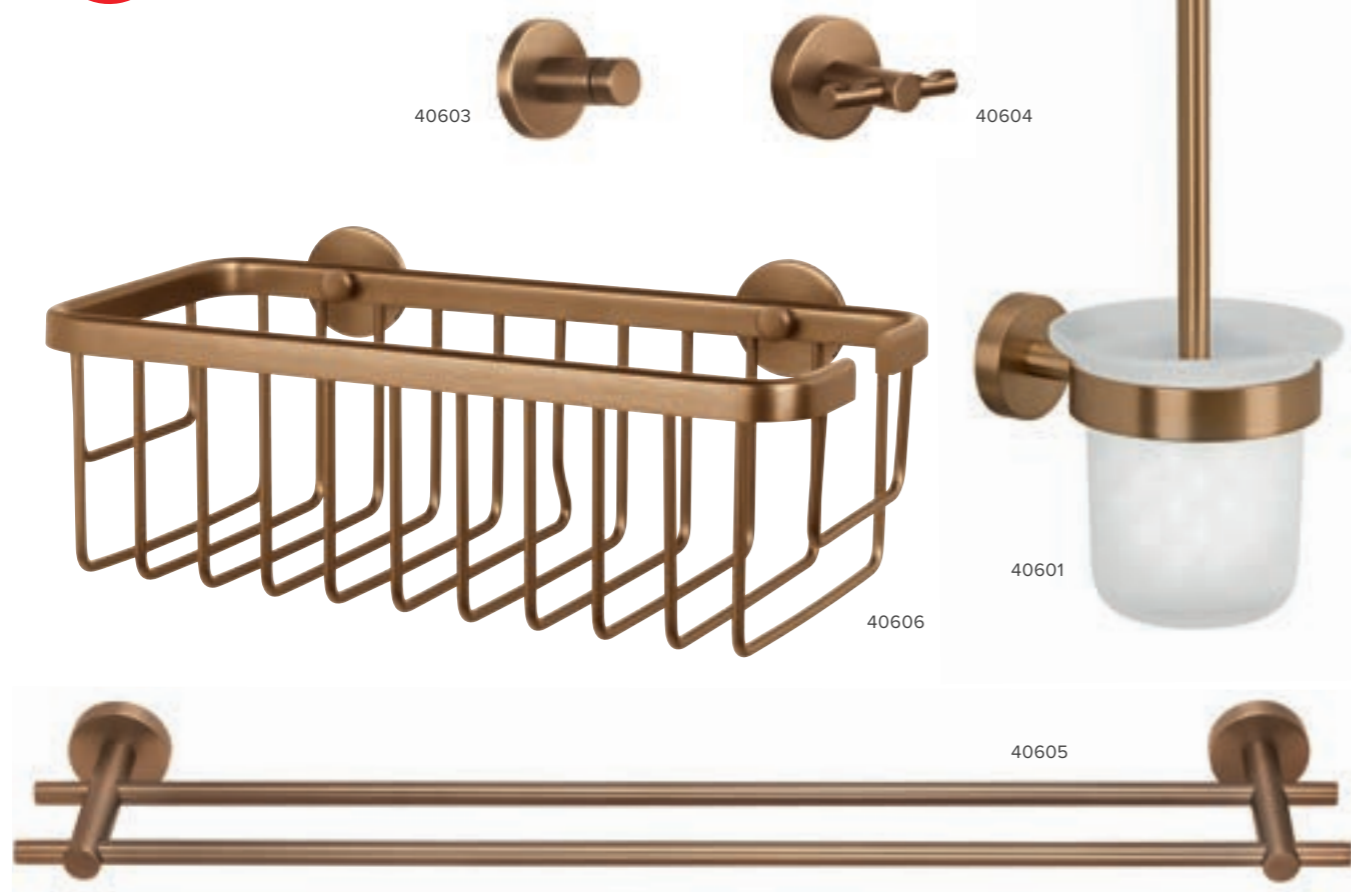

# MOON BRONZE

The **MOON BRONZE** series is part of the **Trend Bath Designs** and comes with 7 rust-free bathroom accessories.

- Brushed-bronze metallic finish
- PVD-coated steel
- A bold statement to any contemporary bathroom design

tesa® Power.Kit technology included:

- Easy to mount without drilling and removable without a trace
- Products are reusable after removal with a new tesa® Power.Kit adapter

Article no.	tesa® MOON BRONZE	Color	Packaging	Additional content	Dimensions, mm	IP	OP
40600	Toilet Roll Holder w/o Lid	bronze	Hanging folding box	1 Adapter, 1 Glue Applicator	140 x 99 x 53	1	96
40601	Toilet Brush	bronze/frosted glass	Hanging folding box	1 Adapter, 1 Glue Applicator	112 x 379 x 145	1	8
40602	2-Armed Towel Holder	bronze	Hanging folding box	1 Adapter, 1 Glue Applicator	50 x 84 x 456	1	12
40603	Towel Hook	bronze	Hanging folding box	1 Adapter, 1 Glue Applicator	37 x 37 x 36	1	40
40604	Bathrobe Hook	bronze	Hanging folding box	1 Adapter, 1 Glue Applicator	65 x 50 x 53	1	40
40605	Towel Rod Double	bronze	Hanging folding box	2 Adapters, 1 Glue Applicator	640 x 49 x 115	1	6
40606	Shower Basket Single	bronze	Hanging folding box	2 Adapters, 1 Glue Appl., 1 Primer	250 x 92 x 125	1	16