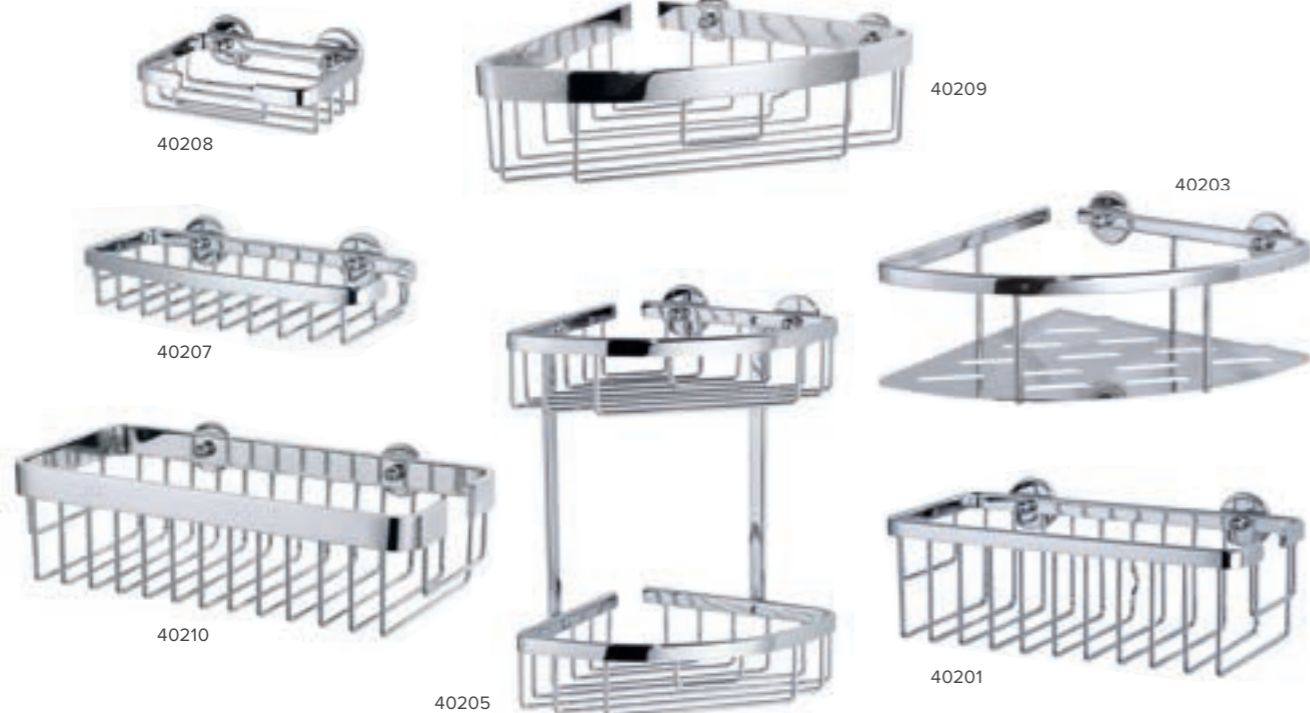

tesa® Power.Kit technology included:

- Easy to mount without drilling and removable without a trace
- Products are reusable after removal with a new tesa® Power.Kit adapter

Article no.	tesa® ALUXX	Color	Packaging	Additional content	Dimensions, mm	IP	OP
40200	Corner Basket Single	chrome	Hanging folding box	2 Adapters, 1 Glue Applicator, 1 Primer	192 x 92 x 200	1	6
40201	Storage Basket Single	chrome	Hanging folding box	2 Adapters, 1 Glue Applicator, 1 Primer	250 x 92 x 125	1	16
40202	Storage Basket Single	chrome	Hanging folding box	2 Adapters, 1 Glue Applicator, 1 Primer	250 x 92 x 125	1	16
40203	Corner Basket Single	chrome	Hanging folding box	2 Adapters, 1 Glue Applicator, 1 Primer	250 x 92 x 125	1	6
40205	Corner Basket Double	chrome	Hanging folding box	2 Adapters, 1 Glue Applicator, 1 Primer	163 x 260 x 170	1	8
40206	Storage Basket Single	chrome	Hanging folding box	2 Adapters, 1 Glue Applicator, 1 Primer	450 x 92 x 125	1	16
40207	Storage Basket Single	chrome	Hanging folding box	2 Adapters, 1 Glue Applicator, 1 Primer	220 x 50 x 102	1	20
40208	Soap Basket	chrome	Hanging folding box	2 Adapters, 1 Glue Applicator, 1 Primer	135 x 46 x 95	1	24
40209	Corner Basket Single	chrome	Hanging folding box	2 Adapters, 1 Glue Applicator, 1 Primer	205 x 87 x 125	1	18
40210	Storage Basket Single	chrome	Hanging folding box	2 Adapters, 1 Glue Applicator, 1 Primer	300 x 87 x 147	1	16
40211	Storage Basket Double	chrome	Hanging folding box	2 Adapters, 1 Glue Applicator, 1 Primer	180 x 260 x 107	1	8