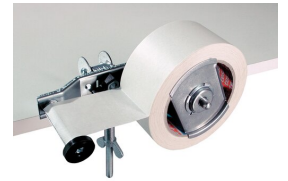

tesa® 6009

Product Information

Manual bench dispenser

Product Description

The tesa® 6009 bench-dispenser is universally applicable for tesa® packaging tapes in 66 m and 330 m rolls as well as for masking tapes in 50 m rolls, up to 50 mm width. The supplied screw clamp allows easy fastening to any desk, bench or drawing board. It is possible to adjust the dispenser in various positions which allows a very convenient handling.

Product Features

- The supplied screw clamp allows easy fastening to any desk, bench or drawing board.
- It is possible to adjust the dispenser in various positions which allows a very convenient handling.

Application Fields

The tesa® 6009 dispenser is designed for sealing light cartons and dispensing masking tape. It is also used in drawing offices and graphic design studios. The big advantages of the tesa® 6009 dispenser are the flexibility in use, the space-saving size and the possibility of fastening the dispenser without tools.